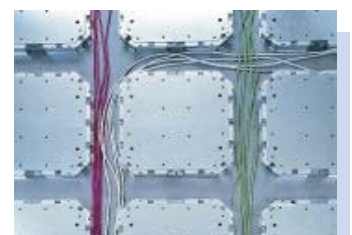

FreeAxez - every courtroom building deserves this floor!

Top organizations like **Massachusetts Institute of Technology (M.I.T.), Johnson & Johnson, Sotheby's, University of West Florida, US Naval War College – Newport RI, Oklahoma City University, Siemens, Northrop Grumman, Lockheed Martin, and all branches of the US Military** (to name a few!) have installed FreeAxez in varied and critical applications.

FreeAxez has quality representatives in your area who are available to briefly demonstrate the FreeAxez flooring system at your facility. Feel free to contact FreeAxez at 888-747-8515 to discuss how we might assist your organization in joining the growing family of clients who have made FreeAxez their wire management solution.

(888) 747 - 8515

FREEAXEZ USA™
The Premier Low Profile Access Floor

www.freeaxe.com