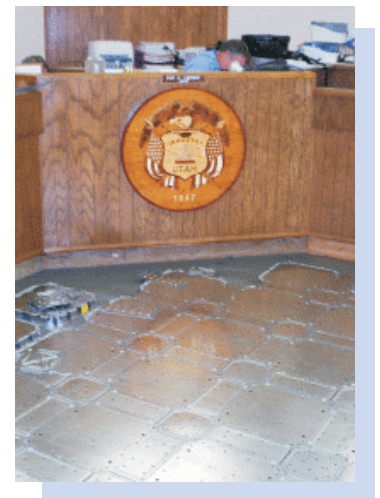

## **FREEAXEZ USA™ – A new paradigm for raised access flooring**

The FreeAxez low profile, all steel, access floor is an excellent choice for wire management in courtrooms:

### FreeAxez achieves ease of use, flexibility, and clutter-free organization!

Attorneys and their clients sit at tables in the open floor area between the public, the jury box and the judge's bench. Many wires are needed to run within in this limited area to enable microphones, projection equipment, attorney's laptop computers, etc. This space must remain clutter free without power poles and exposed wires.

FreeAxez delivers perfectly for this environment... providing organized wire pathways under the floor, avoiding the clutter of power poles and the hazard of exposed wires running from the wall!

## FreeAxez has no equal for the fit-out of existing space!

The gravity-held quick connect components are rapidly installed without glues, screws or fasteners. Open areas are installed at a rate of 1000 SF per installer per day, and the border components fill the gaps quickly without the need to cut any metal. FreeAxez provides for efficient fit-out of irregular areas, including round rooms, curved walls, angled walls, columns, transitions, door jams, and vents.