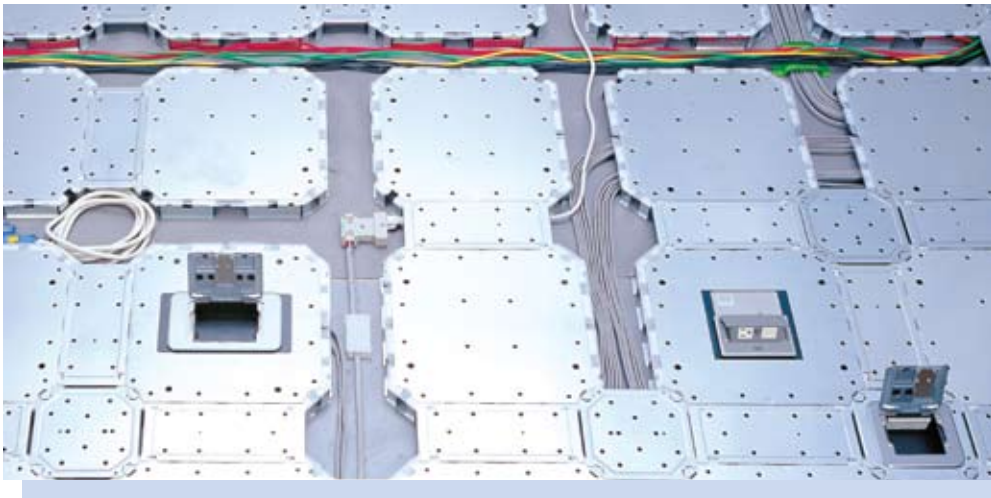

## **FREEAXEZ USA™ – A new paradigm for raised access flooring**

The FreeAxez low profile, all steel, access floor is an excellent choice for wire management in courtrooms:

### The innovative, revolutionary design incorporates:

- **High Strength All Steel** – high load-bearing, long-lasting.
- **Ease of Installation** – 1000 square feet per installer per day.
- **Simplicity of Use** – 5-second access to power, voice and data cabling.
- **Lowest Profile** – of any raised floor available (1.6", 2.75").
- **Excellent Acoustics** – no footfall echo or sound transmission.
- **Immediate ROI** – instant payback realized during turnover and re-configurations.
- **Sustainable Design** – the first low profile system listed in GreenSpec.
- **Addition by Subtraction** – eliminate power poles and exposed wires.

FreeAxez delivers perfectly for this environment... providing organized wire pathways under the floor, avoiding the clutter of power poles and the hazard of exposed wires running from the wall!

## FreeAxez has no equal for the fit-out of existing space!

The gravity-held quick connect components are rapidly installed without glues, screws or fasteners. Open areas are installed at a rate of 1000 SF per installer per day, and the border components fill the gaps quickly without the need to cut any metal. FreeAxez provides for efficient fit-out of irregular areas, including round rooms, curved walls, angled walls, columns, transitions, door jams, and vents.