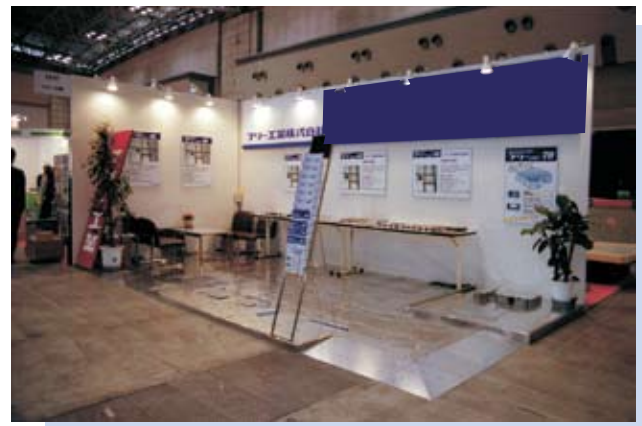

FreeAxez achieves ease of use, flexibility, and clutter-free organization!

Make the most of your space with FreeAxez! Realize advantages in flexibility, aesthetics, ease-of-access, organization, sound quality, and sustainability. FreeAxez saves bottom line dollars, and will pay for itself time and again as your space needs change and grow!