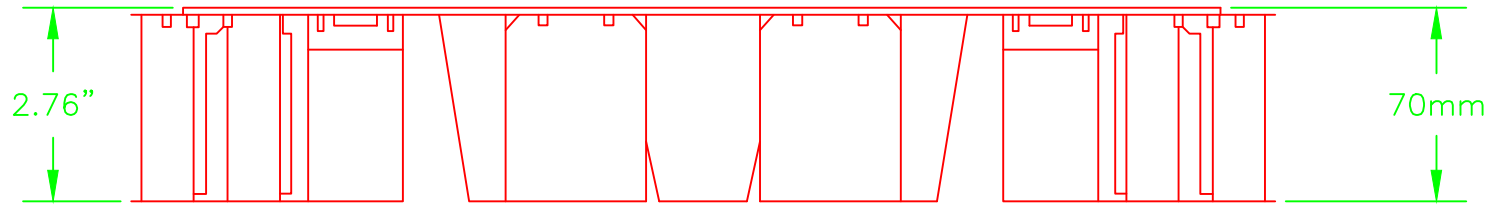

FA-70 SERIES

ELEVATION VIEW
Base Unit/FA-7001

W X L X H
370mm X 370mm X 70mm
14.6" X 14.6" X 2.76"

FA70 BASE ELEVATION

FREEAXEZ LLC
PHONE: (856) 764-0400
FAX: (856) 764-0700
www.freeaxe.com