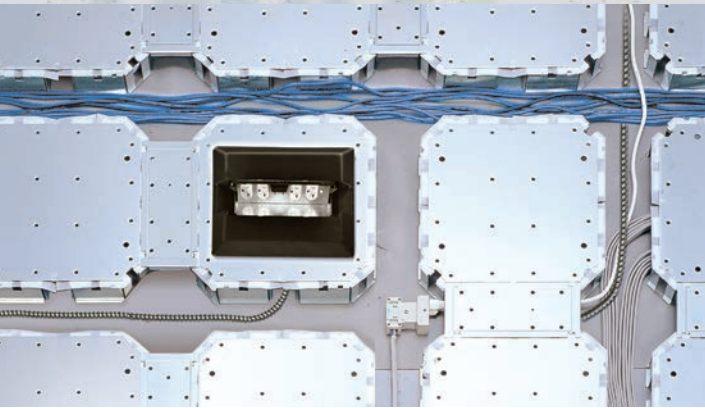

Gridd is an ideal adaptive cabling distribution system for casinos

Gridd's innovative and revolutionary design incorporates:

- **Lowest Profile** - of any raised access floor available (1.6" or 2.75").
- **High Capacity** - Large cable capacity with organized channels for cable runs.
- **All Steel** - High durability and strength. Double 16 gauge zinc galvanized steel.
- **Efficient Installation** - 1000 square feet per installer per day.
- **Simplicity of Use** - No tools required for access to power, voice and data cabling.
- **Immediate ROI** - Instant payback realized during turnover and re-configurations.
- **Sustainable Design** - GreenSpec listed; 100% recyclable, reusable, refundable.
- **Addition by Subtraction** - Eliminate power poles and exposed cabling.
- **Rapid Depreciation** - as equipment.

Gridd is the 21st century wire management solution for gaming facilities

In casinos, gaming equipment and surveillance systems are upgraded continuously. Layout revisions and equipment moves, adds and changes are a way of life...flexible and organized wire management is a top priority. Historically, casinos have used covered trenches in concrete to run the cabling on the gaming floor. These systems are not flexible; minor additions or space revisions result in major costs and disruption.

High cable capacity

Gridd can handle the cable capacity requirements in casinos! The Gridd floor provides organized channel raceways every 15 inches, providing more than enough room to contain the cabling and other conduits needed to support the wires needed for slot machines, gaming tables and security wiring.