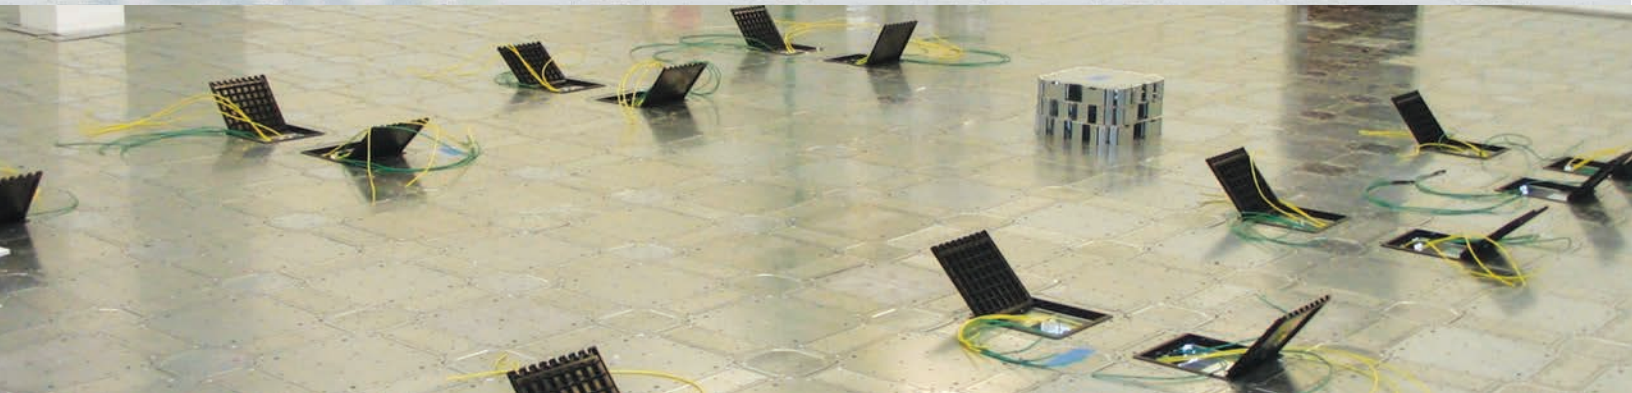

Gridd is an ideal adaptive cabling distribution system for emergency operations and 911 call centers

Gridd's innovative and revolutionary design incorporates:

- **Lowest Profile** - of any raised access floor available (1.6" or 2.75").
- **High Capacity** - Large cable capacity with organized channels for cable runs.
- **All Steel** - High durability and strength. Double 16 gauge zinc galvanized steel.
- **Efficient Installation** - 1000 square feet per installer per day.
- **Simplicity of Use** - No tools required for access to power, voice and data cabling.
- **Immediate ROI** - Instant payback realized during turnover and re-configurations.
- **Sustainable Design** - GreenSpec listed; 100% recyclable, reusable, refundable.
- **Addition by Subtraction** - Eliminate power poles and exposed cabling.
- **Rapid Depreciation** - as equipment.

## Gridd has high capacity for a wire intensive environment

Gridd can handle the cable capacity requirements in emergency management facilities! The Gridd floor provides organized channel raceways 5 " wide, 2 ½" tall every 15 inches, which is more than enough room to contain the cabling and other conduits needed to support the wires needed for consoles, call desks, video conferencing and dispatch operations.

## Maximum flexibility with minimum downtime

The quick-connect Gridd system goes together quickly. Open areas are installed at 1000 SF per day per installer, and adjustable border components fill the gaps quickly custom work or metal-cutting. Renovate your existing center without shutting down your operation. Gridd is ideal for installing in phases, without noise, fumes, dust or debris...no disruption. Gridd provides same-day renovation results!